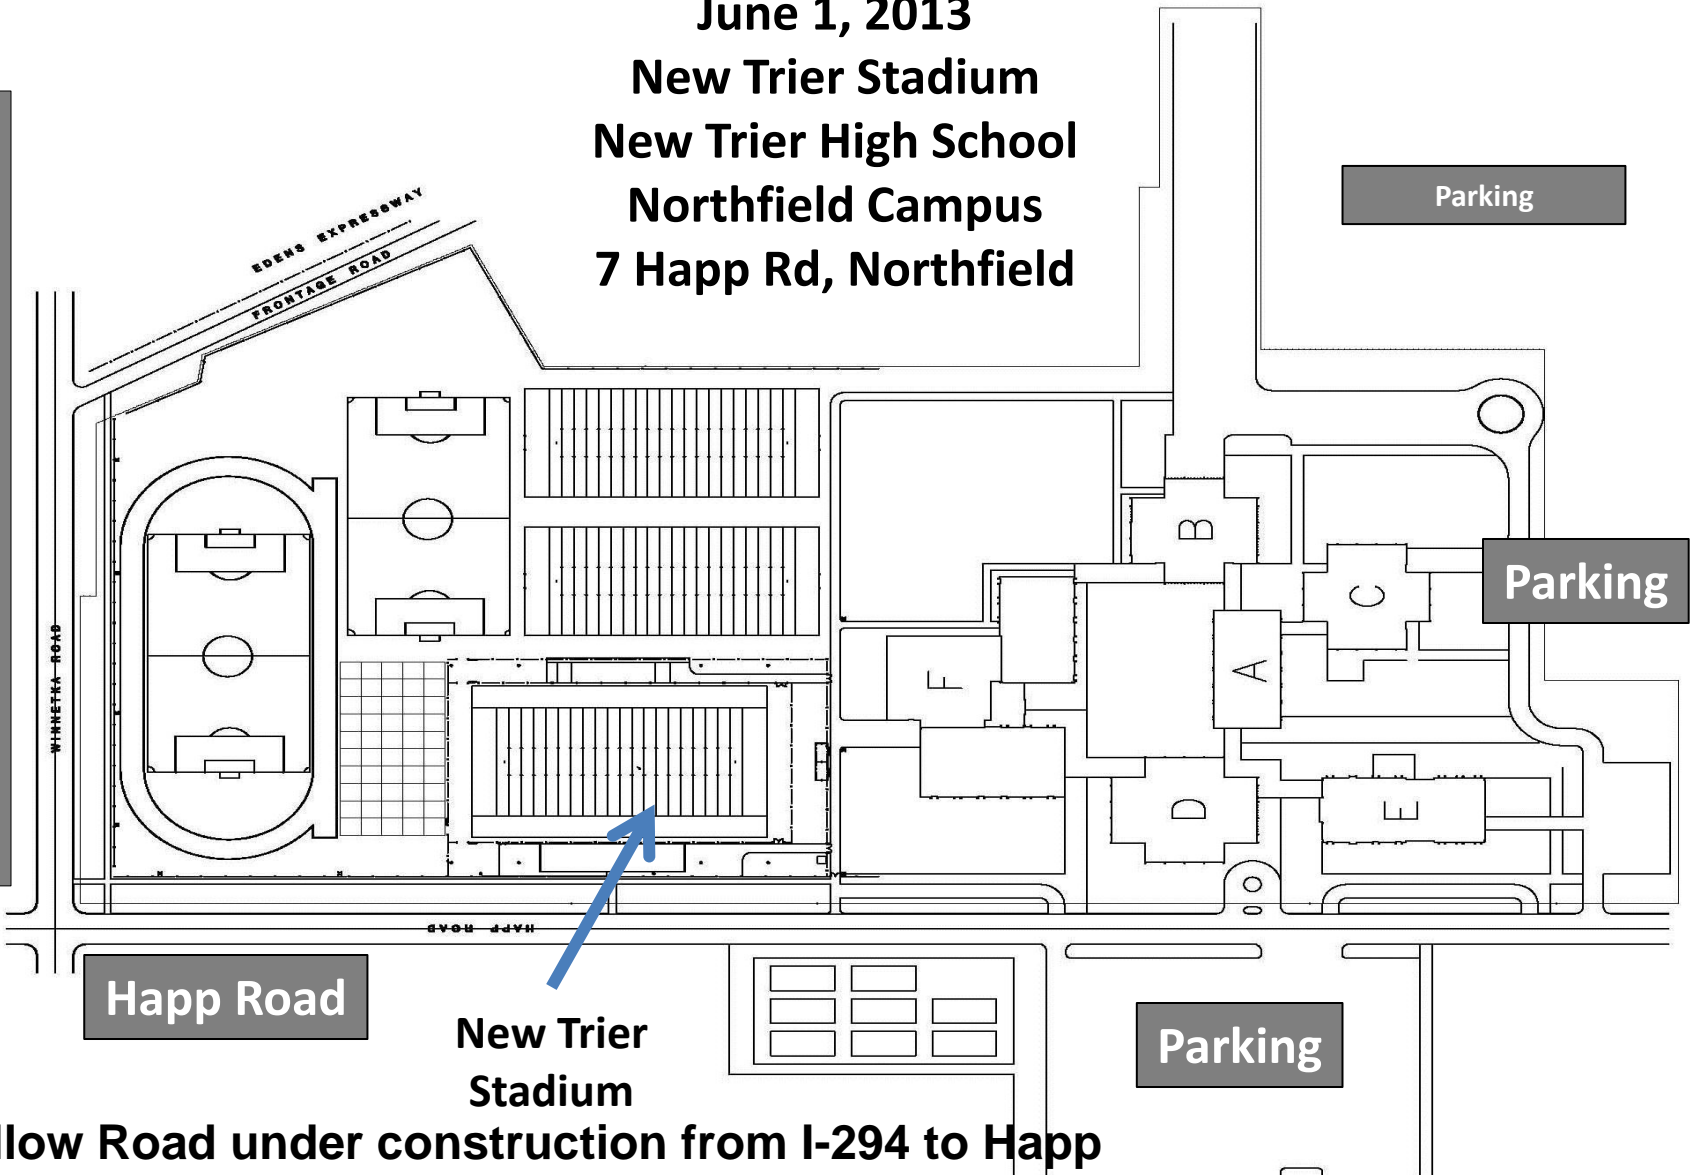

Happ Road

New Trier
Stadium

Parking

Parking

Parking

** Willow Road under construction from I-294 to Happ